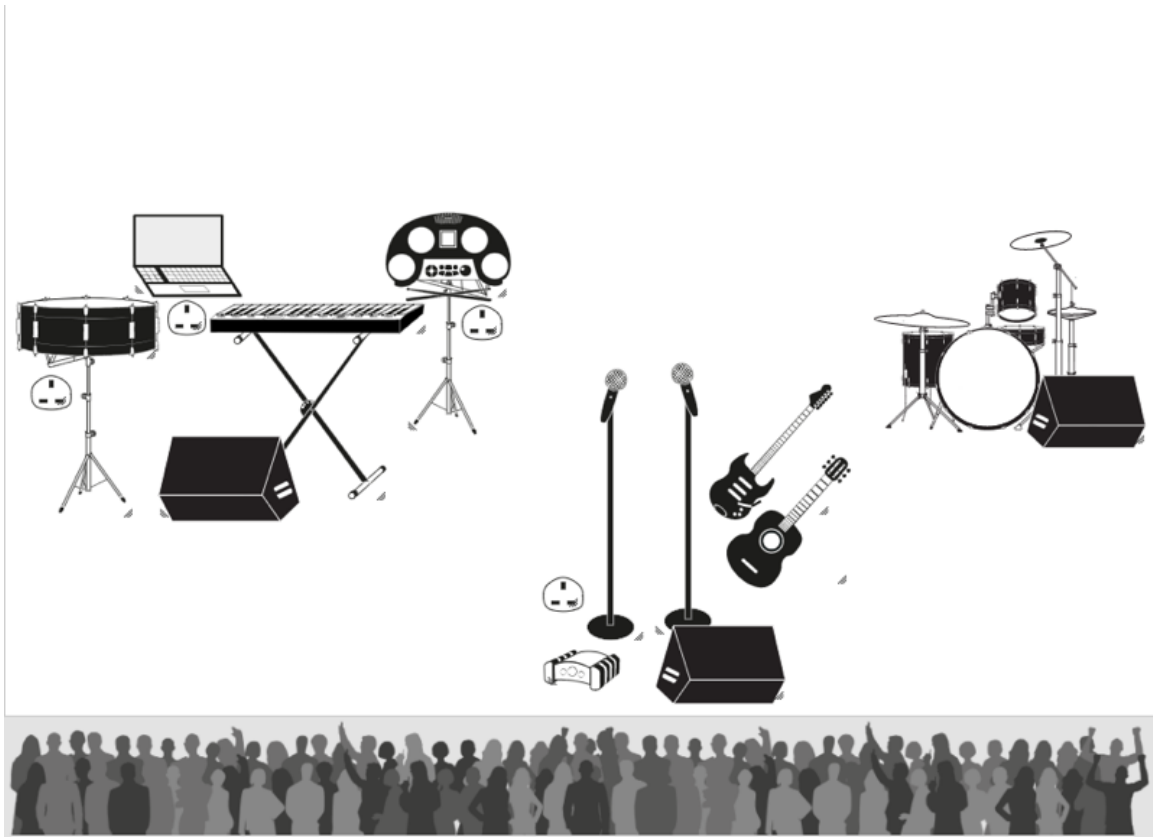

Acoustic Stage Plot

Input List Solo

1. Vocal
2. Guitar (DI)

Gear List

Martin Acoustic Guitar
Boss RC300 Looper
Shure Beta 87A Microphone X2

Full Show Stage Plot

Input List

1. Kick
2. Snare
3. Rack Tom
4. Floor Tom
5. Hats
6. Looper (DI)
7. Vocal
8. Korg Wave Drum
9. MPC Live Drum Machine

Gear List

Martin Acoustic Guitar
Boss RC300 Looper
Shure Beta 87A Microphone X2

Sonor Jungle Kit
16 x 16 BD
10 x 8 Rack Tom
14 x 12 Floor Tom
Cymbals: All Sabian
12" Hi Hats
19" Hand Hammered Ride
16" HHX Evolution Crash
Pedals:
Sonor DW Kick Pedal
Gibraltar 5707 HiHat Stand
Hardware:
2 Cymbal Boom Stands
1 Snare Stand
Drum Throne